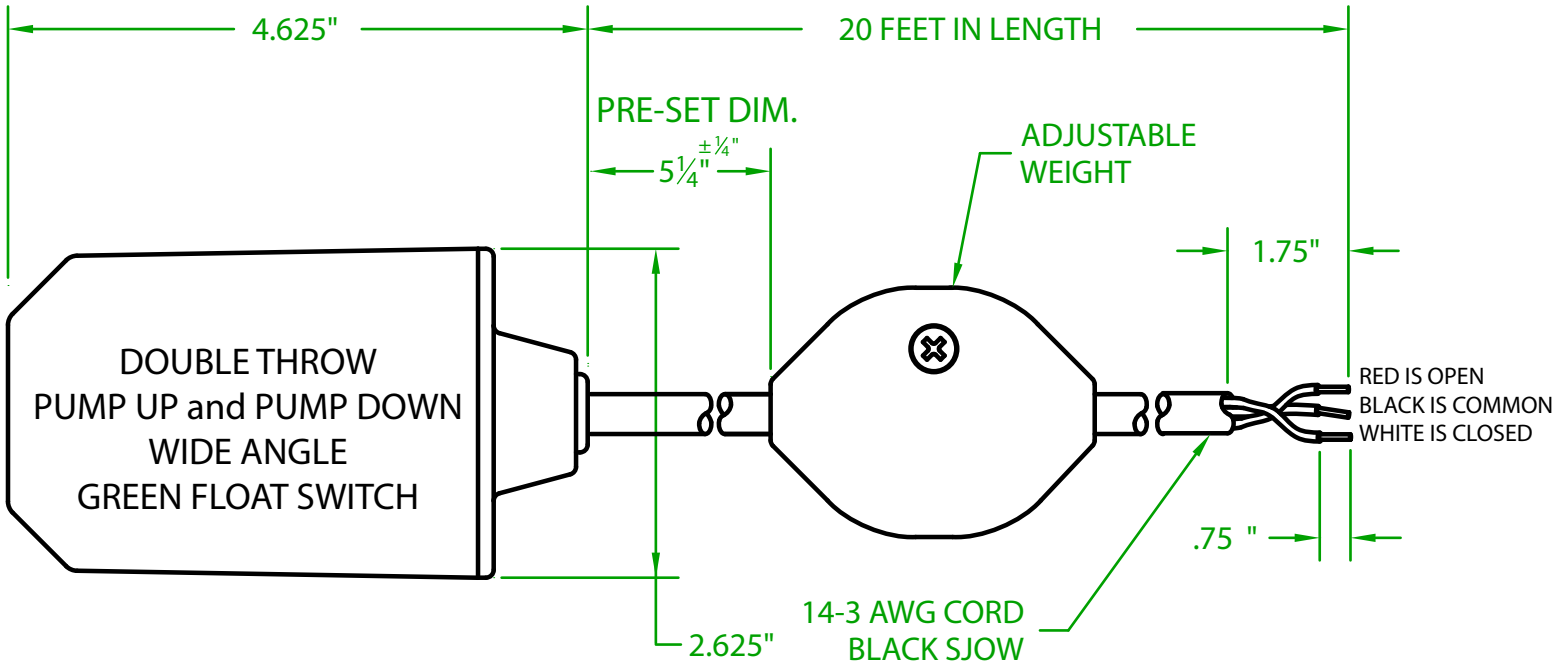

MERCURY DISPLACEMENT INDUSTRIES, INC.

Post Office Box 710 - U.S. 12 East - Edwardsburg, Michigan 49112-0710

Phone (269) 663-8574 - Fax (269) 663-2924

(800) 634-4077

HG2DU2000 W

MECHANICAL FLOAT

OPERATING ANGLE 90°: SWITCHES @ 45° ABOVE AND 45° BELOW HORIZONTAL